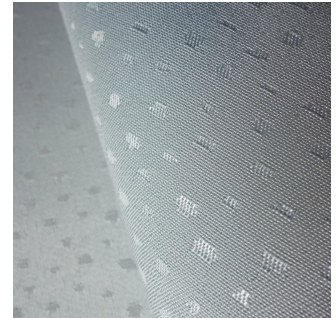

FRIMAS GLACIER 43
Glacier 43 / Woven patterns (Jacquard)