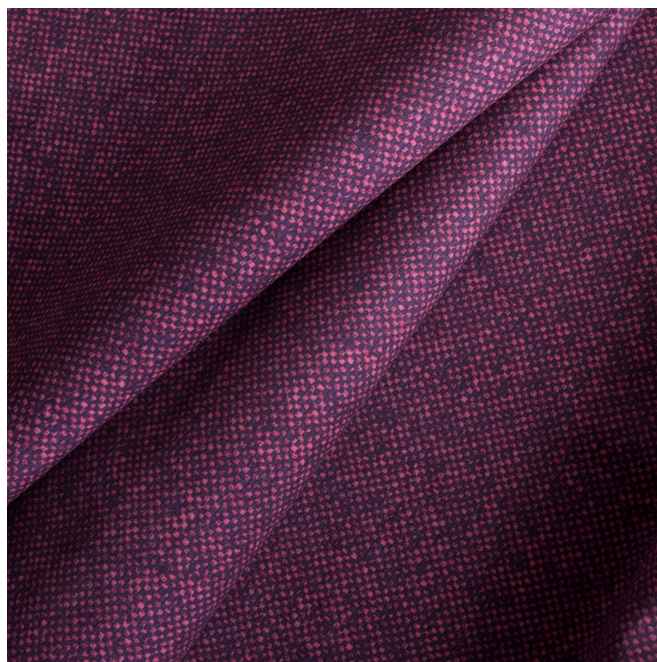

ANATOLE Amarante 108

Group **D**

Fitting : → cm ↓ cm "Fitting may vary depending on support selected"

For the choice of the printing medium and its width (width), please contact your sales representative. Contact an advisor

(Headquarters) SOTEXPRO - 510 route de Montchal - 42360 PANISSIÈRES - FRANCE - +33 4 77 27 60 60
(Showroom) Le LAB' SOTEXPRO - 4 rue du Mail - 75002 PARIS - FRANCE