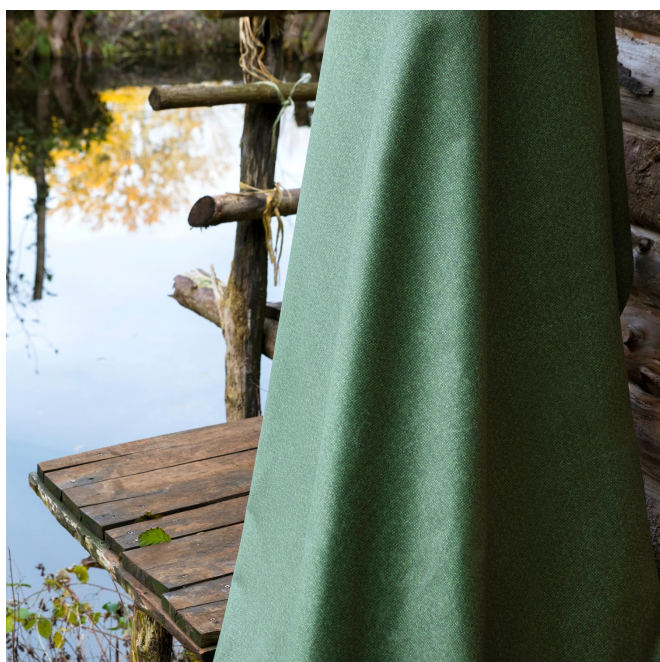

ANATOLE mousse 92

Group **D**

Fitting : → cm ↓ cm "Fitting may vary depending on support selected"

For the choice of the printing medium and its width (width), please contact your sales representative. Contact an advisor

(Headquarters) SOTEXPRO - 510 route de Montchal - 42360 PANISSIÈRES - FRANCE - +33 4 77 27 60 60
(Showroom) Le LAB' SOTEXPRO - 4 rue du Mail - 75002 PARIS - FRANCE