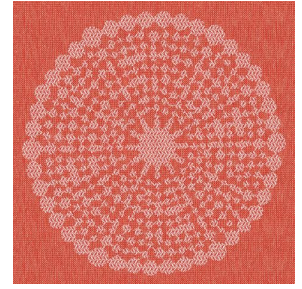

ANGELE Orange 15