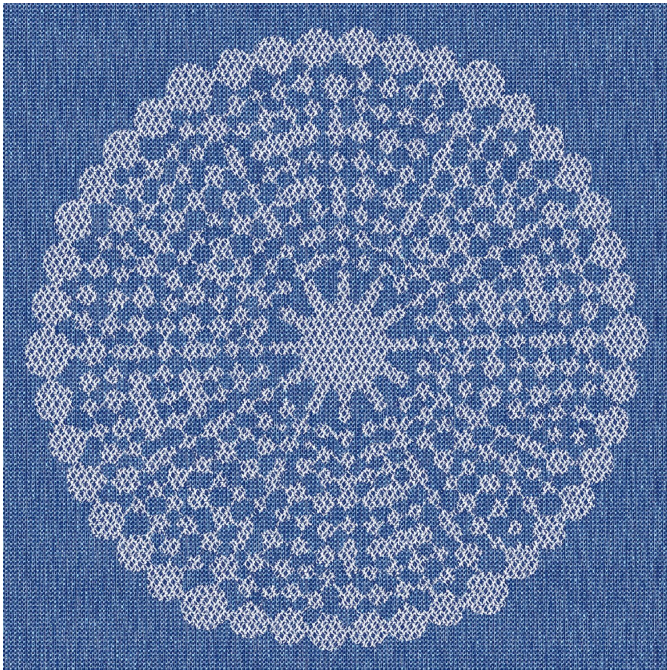

ANGELE Océan 91

Group **B**

Fitting : → 30.0 cm ↓ 30.0 cm "Fitting may vary depending on support selected"

For the choice of the printing medium and its width (width), please contact your sales representative. Contact an advisor

(Headquarters) SOTEXPRO - 510 route de Montchal - 42360 PANISSIÈRES - FRANCE - +33 4 77 27 60 60
(Showroom) Le LAB' SOTEXPRO - 4 rue du Mail - 75002 PARIS - FRANCE