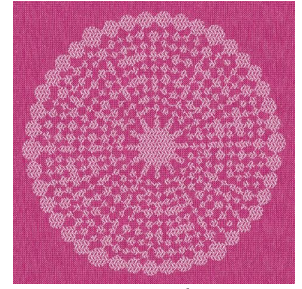

ANGELE Fuchsia 33