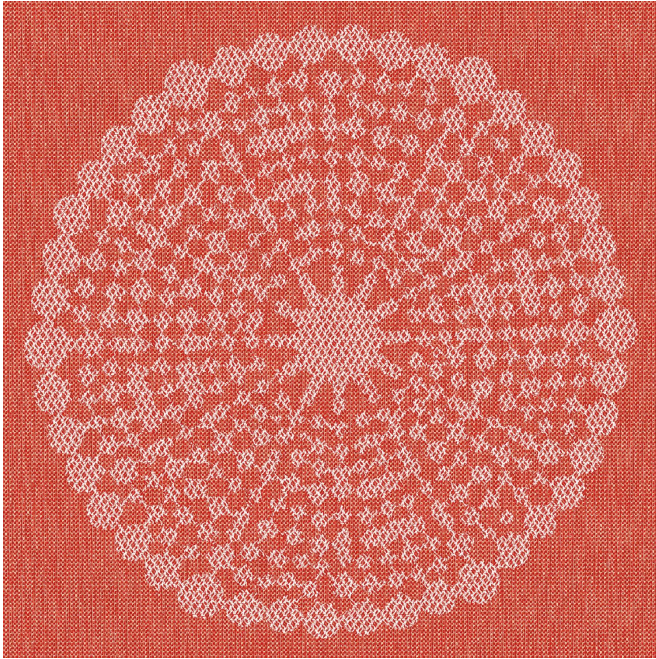

ANGELE Orange 15

Group **D**

Fitting : → 30.0 cm ↓ 30.0 cm "Fitting may vary depending on support selected"

For the choice of the printing medium and its width (width), please contact your sales representative. Contact an advisor

(Headquarters) SOTEXPRO - 510 route de Montchal - 42360 PANISSIÈRES - FRANCE - +33 4 77 27 60 60
(Showroom) Le LAB' SOTEXPRO - 4 rue du Mail - 75002 PARIS - FRANCE