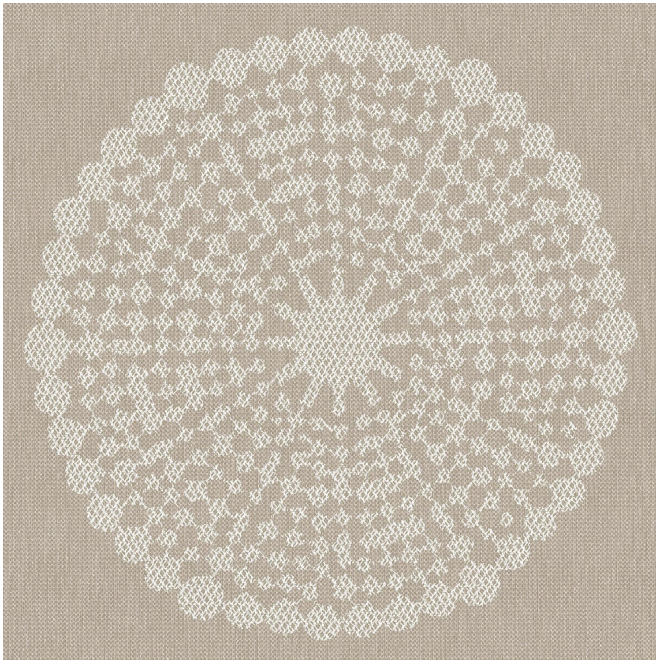

ANGELE Sable 67

Group **B**

Fitting : → 30.0 cm ↓ 30.0 cm "Fitting may vary depending on support selected"

For the choice of the printing medium and its width (width), please contact your sales representative. Contact an advisor

(Headquarters) SOTEXPRO - 510 route de Montchal - 42360 PANISSIÈRES - FRANCE - +33 4 77 27 60 60
(Showroom) Le LAB' SOTEXPRO - 4 rue du Mail - 75002 PARIS - FRANCE