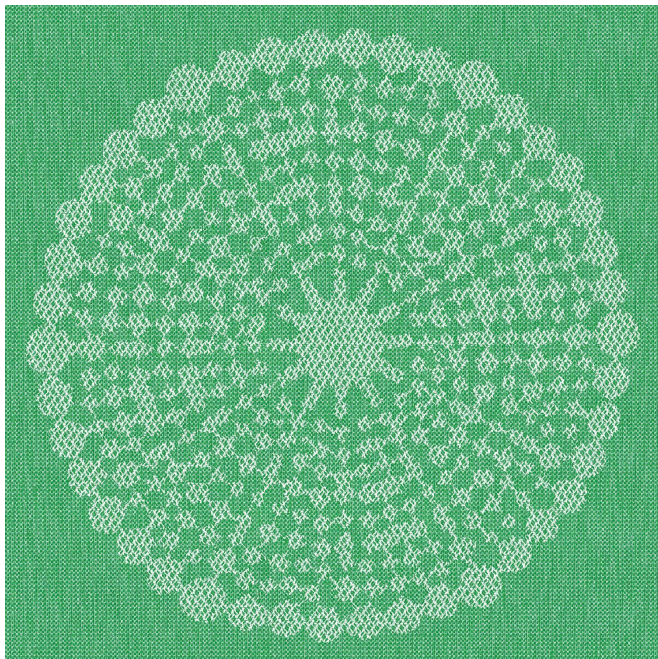

ANGELE Vert 24

Group **B**

Fitting : → 30.0 cm ↓ 30.0 cm "Fitting may vary depending on support selected"

For the choice of the printing medium and its width (width), please contact your sales representative. Contact an advisor

(Headquarters) SOTEXPRO - 510 route de Montchal - 42360 PANISSIÈRES - FRANCE - +33 4 77 27 60 60
(Showroom) Le LAB' SOTEXPRO - 4 rue du Mail - 75002 PARIS - FRANCE