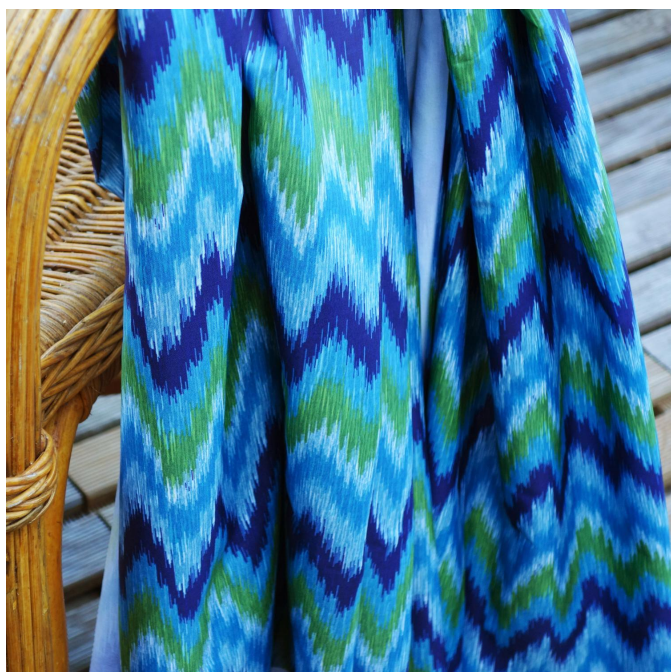

BIJAPUR Bleu 41

Group

Fitting : ↔ 28.0 cm ↓ 28.0 cm "Fitting may vary depending on support selected"

For the choice of the printing medium and its width (width), please contact your sales representative. Contact an advisor

(Headquarters) SOTEXPRO - 510 route de Montchal - 42360 PANISSIÈRES - FRANCE - +33 4 77 27 60 60
(Showroom) Le LAB' SOTEXPRO - 4 rue du Mail - 75002 PARIS - FRANCE