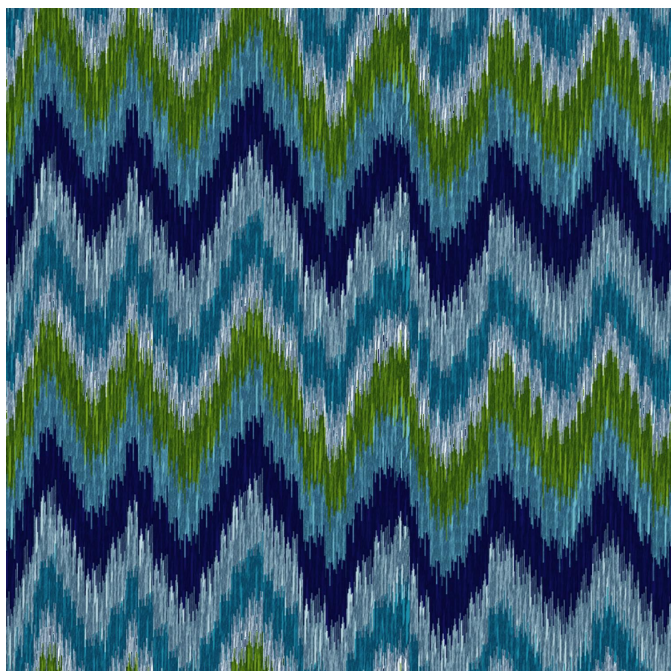

BIJAPUR Bleu 41

Group

Fitting : ↔ 28.0 cm ↓ 28.0 cm "Fitting may vary depending on support selected"

For the choice of the printing medium and its width (width), please contact your sales representative. Contact an advisor

(Headquarters) SOTEXPRO - 510 route de Montchal - 42360 PANISSIÈRES - FRANCE - +33 4 77 27 60 60
(Showroom) Le LAB' SOTEXPRO - 4 rue du Mail - 75002 PARIS - FRANCE