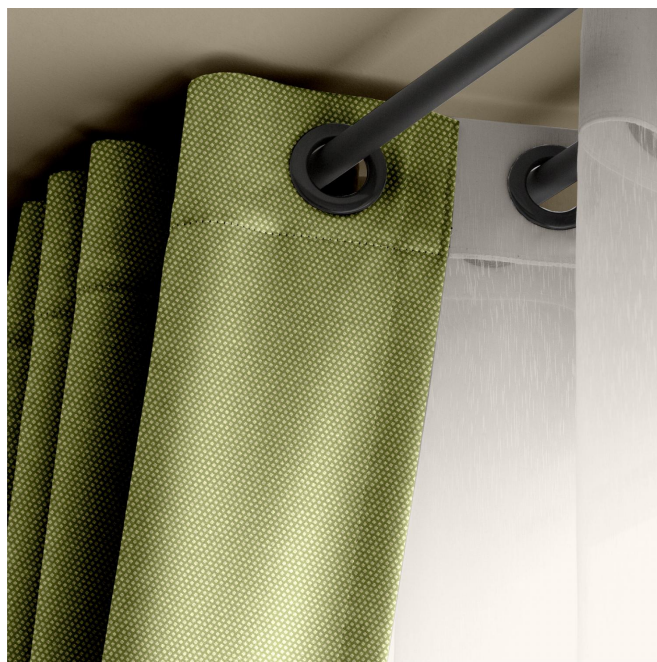

GONIDIE Crème 32

Group

B

Fitting : → 0.0 cm ↓ 0.0 cm "Fitting may vary depending on support selected"

For the choice of the printing medium and its width (width), please contact your sales representative. Contact an advisor

(Headquarters) SOTEXPRO - 510 route de Montchal - 42360 PANISSIÈRES - FRANCE - +33 4 77 27 60 60
(Showroom) Le LAB' SOTEXPRO - 4 rue du Mail - 75002 PARIS - FRANCE