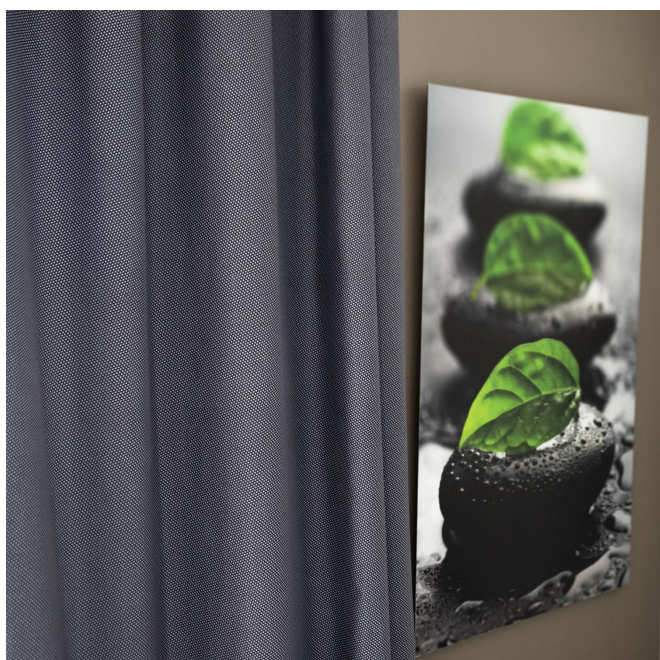

GONIDIE Crème 32

Group

B

Fitting : → 0.0 cm ↓ 0.0 cm "Fitting may vary depending on support selected"

For the choice of the printing medium and its width (width), please contact your sales representative. Contact an advisor

(Headquarters) SOTEXPRO - 510 route de Montchal - 42360 PANISSIÈRES - FRANCE - +33 4 77 27 60 60
(Showroom) Le LAB' SOTEXPRO - 4 rue du Mail - 75002 PARIS - FRANCE