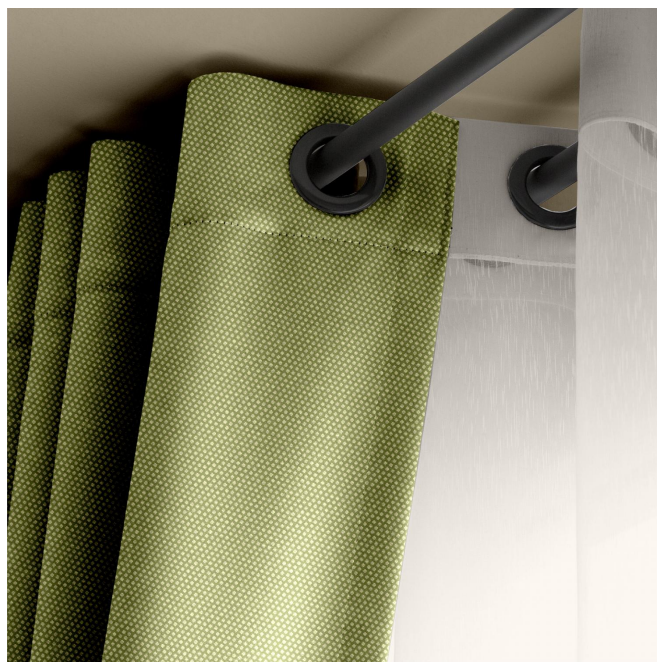

GONIDIE Emeraude 88

Group **C**

Fitting: → 0.0 cm ↓ 0.0 cm "Fitting may vary depending on support selected"

For the choice of the printing medium and its width (width), please contact your sales representative. Contact an advisor

(Headquarters) SOTEXPRO - 510 route de Montchal - 42360 PANISSIÈRES - FRANCE - +33 4 77 27 60 60
(Showroom) Le LAB' SOTEXPRO - 4 rue du Mail - 75002 PARIS - FRANCE