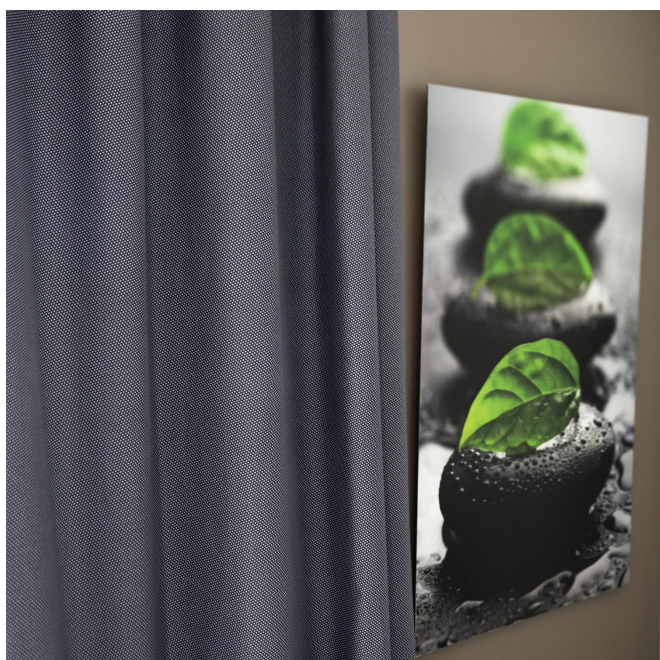

GONIDIE Emeraude 88

Group **C**

Fitting: → 0.0 cm ↓ 0.0 cm "Fitting may vary depending on support selected"

For the choice of the printing medium and its width (width), please contact your sales representative. Contact an advisor

(Headquarters) SOTEXPRO - 510 route de Montchal - 42360 PANISSIÈRES - FRANCE - +33 4 77 27 60 60
(Showroom) Le LAB' SOTEXPRO - 4 rue du Mail - 75002 PARIS - FRANCE