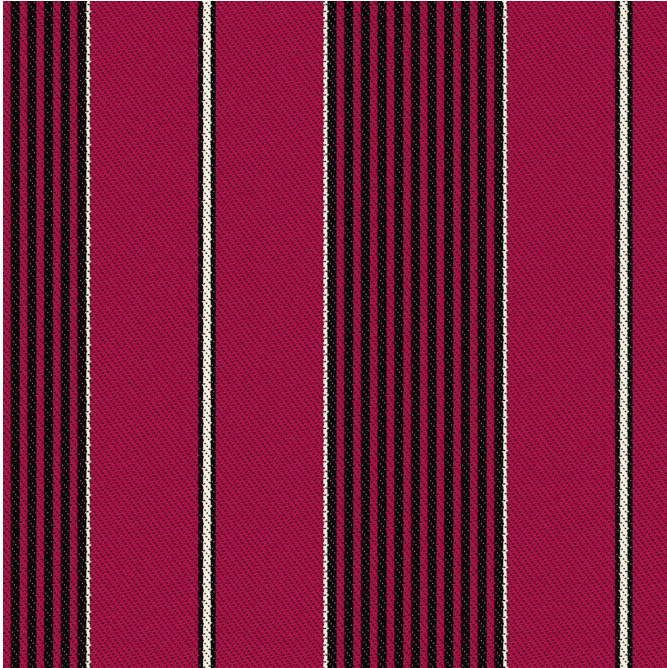

GUSTAVE Rubis 59

Group **C**

Fitting : → 14.0 cm ↓ 0.0 cm "Fitting may vary depending on support selected"

For the choice of the printing medium and its width (width), please contact your sales representative. Contact an advisor

(Headquarters) SOTEXPRO - 510 route de Montchal - 42360 PANISSIÈRES - FRANCE - +33 4 77 27 60 60
(Showroom) Le LAB' SOTEXPRO - 4 rue du Mail - 75002 PARIS - FRANCE