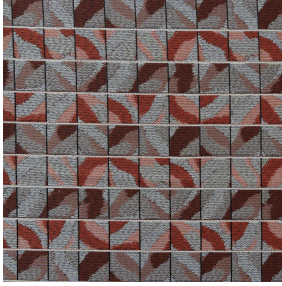

MACEDOINE Terracotta 65

Toscane Jacquard Flame retardant

Technical properties

Flame retardant

Applications Roman blinds - Panel curtains - Bedspreads - Bed runners - Curtains - Cushions

Composition 100% FR polyester

Weight 250 g/m² **Width** 285 cm

Fabric direction Room high or standard direction **Fitting** ↔ cm ↓ cm

Maintenance advice

Labels France Terre Textile (R016)

Minimum order 5 linear(s) metter(s)