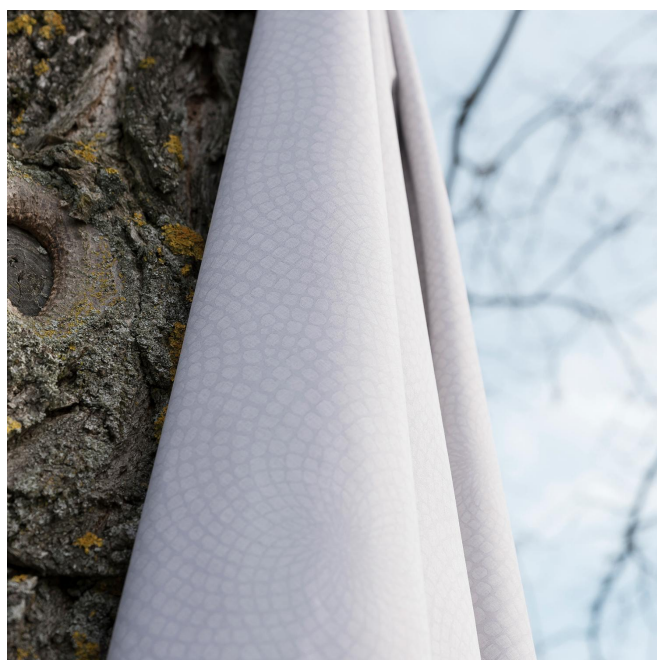

MELODY Anis 62

Group **B**

Fitting : ↔ 0.0 cm ↓ 0.0 cm "Fitting may vary depending on support selected"

For the choice of the printing medium and its width (width), please contact your sales representative. Contact an advisor

sotexpro

(Headquarters) SOTEXPRO - 510 route de Montchal - 42360 PANISSIÈRES - FRANCE - +33 4 77 27 60 60
(Showroom) Le LAB' SOTEXPRO - 4 rue du Mail - 75002 PARIS - FRANCE