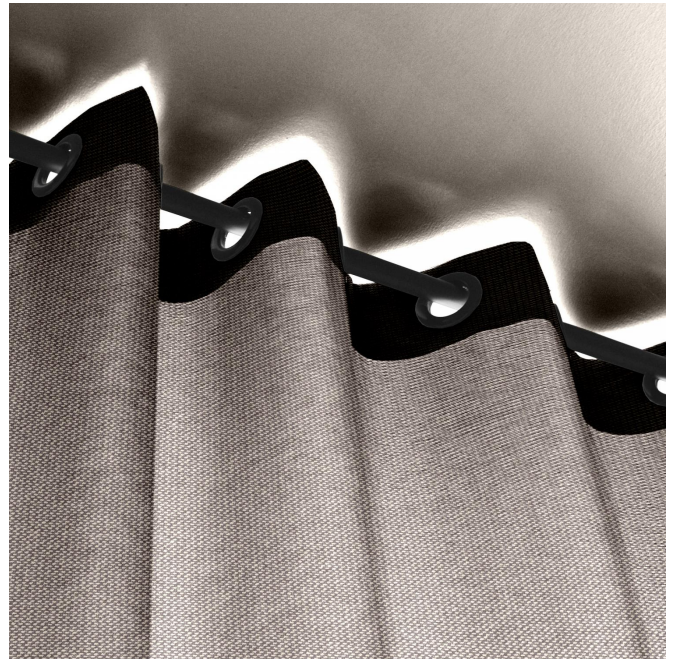

METIS Ivoire 115

Group

B

Fitting : → 0.0 cm ↓ 0.0 cm "Fitting may vary depending on support selected"

For the choice of the printing medium and its width (width), please contact your sales representative. Contact an advisor

(Headquarters) SOTEXPRO - 510 route de Montchal - 42360 PANISSIÈRES - FRANCE - +33 4 77 27 60 60
(Showroom) Le LAB' SOTEXPRO - 4 rue du Mail - 75002 PARIS - FRANCE