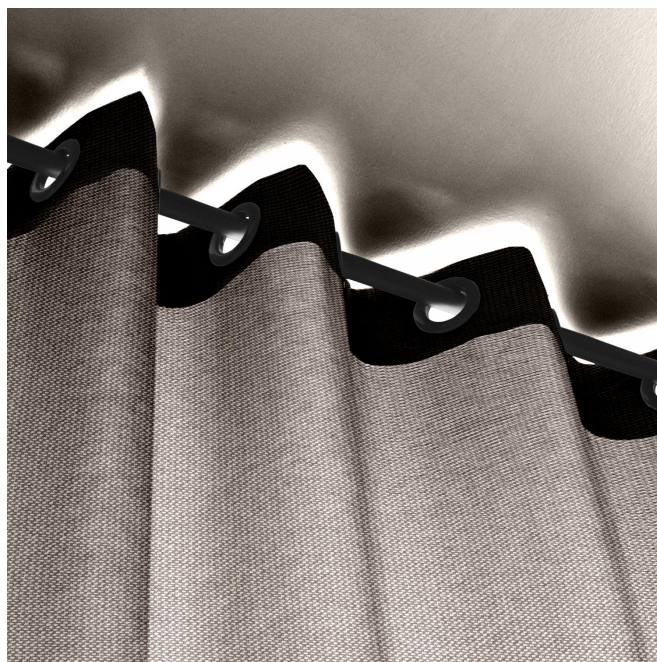

METIS Violine 105

Group **C**

Fitting: → 0.0 cm ↓ 0.0 cm "Fitting may vary depending on support selected"

For the choice of the printing medium and its width (width), please contact your sales representative. Contact an advisor

(Headquarters) SOTEXPRO - 510 route de Montchal - 42360 PANISSIÈRES - FRANCE - +33 4 77 27 60 60
(Showroom) Le LAB' SOTEXPRO - 4 rue du Mail - 75002 PARIS - FRANCE