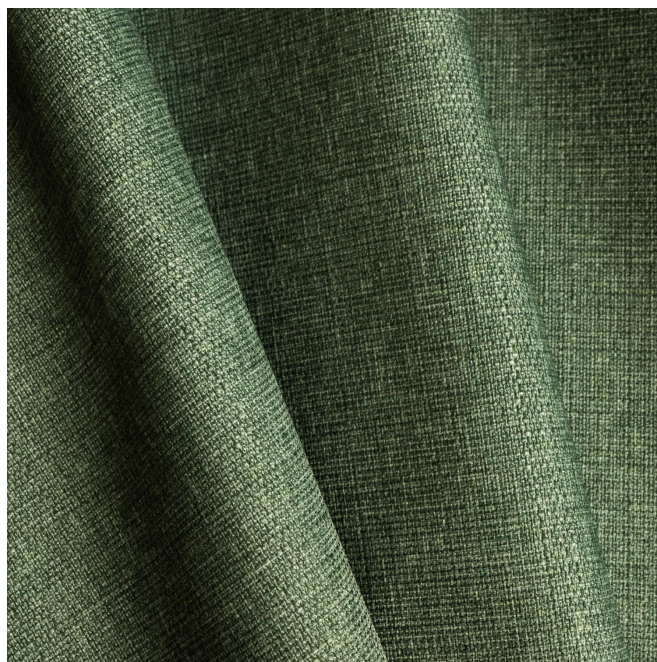

MUNA Lierre 124

Group **D**

Fitting: → cm ↓ cm "Fitting may vary depending on support selected"

For the choice of the printing medium and its width (width), please contact your sales representative. Contact an advisor

(Headquarters) SOTEXPRO - 510 route de Montchal - 42360 PANISSIÈRES - FRANCE - +33 4 77 27 60 60
(Showroom) Le LAB' SOTEXPRO - 4 rue du Mail - 75002 PARIS - FRANCE