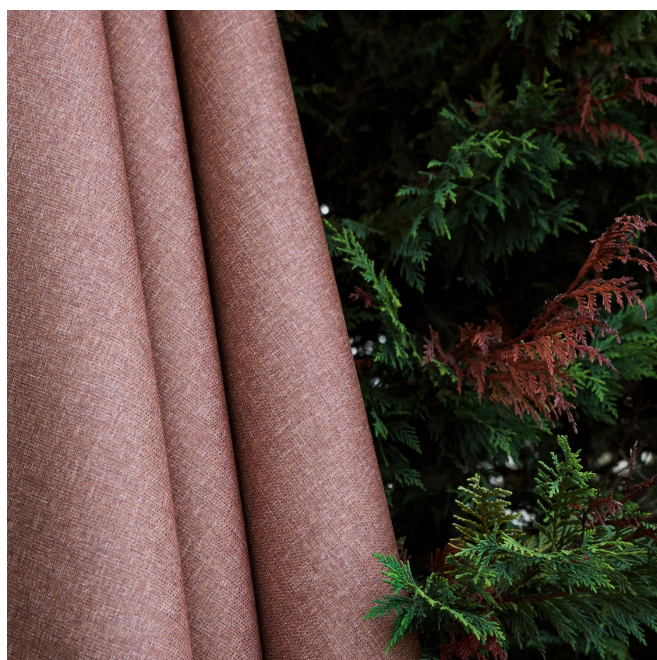

MUNA Lierre 124

Group **D**

Fitting: → cm ↓ cm "Fitting may vary depending on support selected"

For the choice of the printing medium and its width (width), please contact your sales representative. Contact an advisor

(Headquarters) SOTEXPRO - 510 route de Montchal - 42360 PANISSIÈRES - FRANCE - +33 4 77 27 60 60
(Showroom) Le LAB' SOTEXPRO - 4 rue du Mail - 75002 PARIS - FRANCE