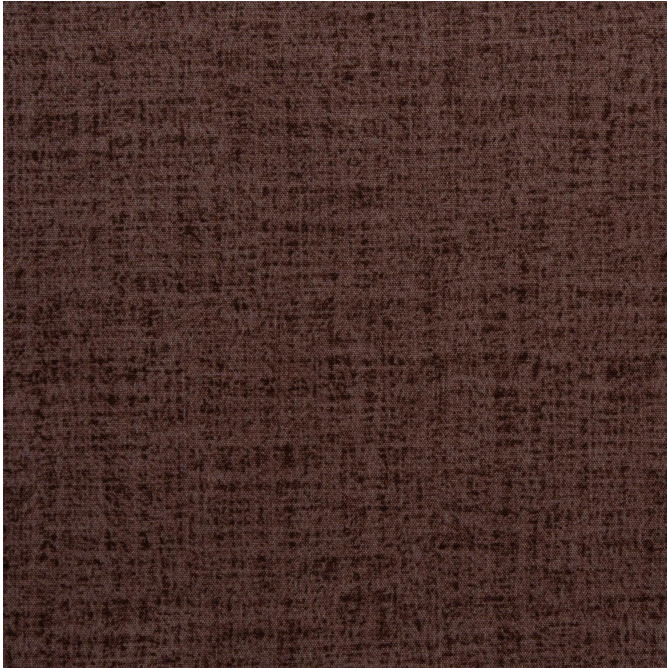

MURA TERRE 107

Group

Fitting : ↔ 13.0 cm ↓ 13.0 cm "Fitting may vary depending on support selected"

For the choice of the printing medium and its width (width), please contact your sales representative. Contact an advisor

(Headquarters) SOTEXPRO - 510 route de Montchal - 42360 PANISSIÈRES - FRANCE - +33 4 77 27 60 60
(Showroom) Le LAB' SOTEXPRO - 4 rue du Mail - 75002 PARIS - FRANCE