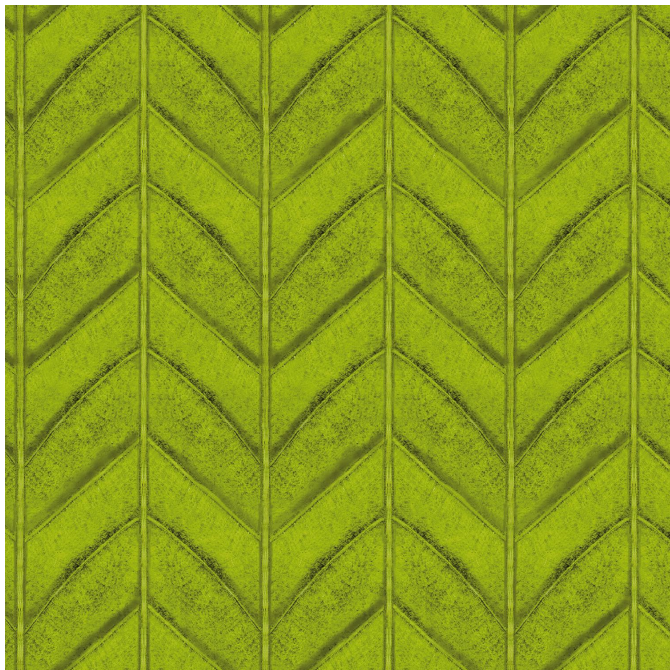

NERVURE Mousse 92

Group **D**

Fitting : → 25.0 cm ↓ 17.0 cm "Fitting may vary depending on support selected"

For the choice of the printing medium and its width (width), please contact your sales representative. Contact an advisor

(Headquarters) SOTEXPRO - 510 route de Montchal - 42360 PANISSIÈRES - FRANCE - +33 4 77 27 60 60
(Showroom) Le LAB' SOTEXPRO - 4 rue du Mail - 75002 PARIS - FRANCE