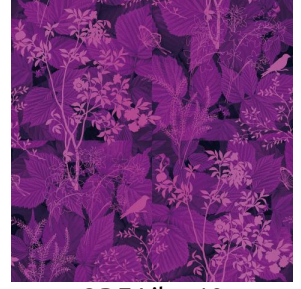

ODE Lilas 19

(Headquarters) SOTEXPRO - 510 route de Montchal - 42360 PANISSIÈRES - FRANCE - +33 4 77 27 60 60
(Showroom) Le LAB' SOTEXPRO - 4 rue du Mail - 75002 PARIS - FRANCE