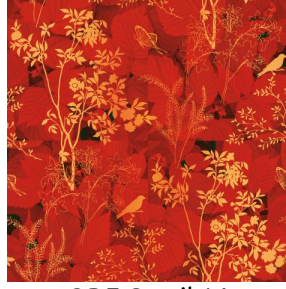

ODE Corail 14