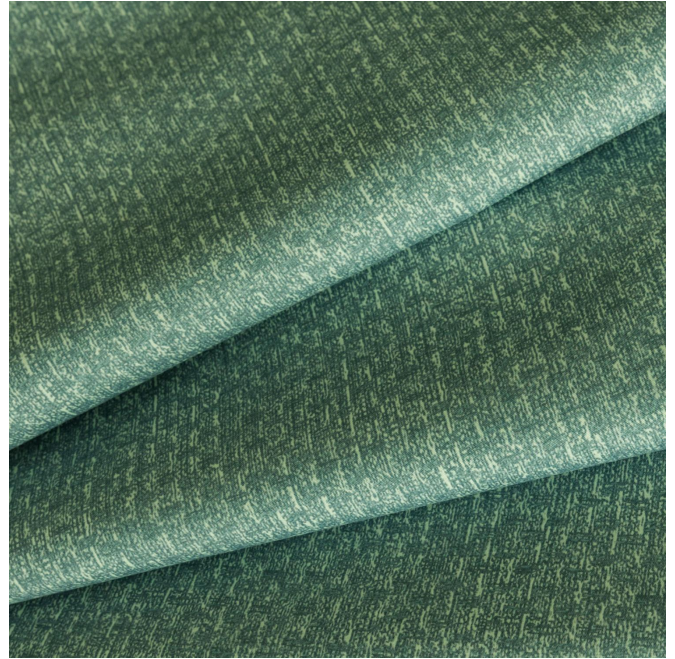

RUSTIC Prairie 125

Group **C**

Fitting : → cm ↓ cm "Fitting may vary depending on support selected"

For the choice of the printing medium and its width (width), please contact your sales representative. Contact an advisor

(Headquarters) SOTEXPRO - 510 route de Montchal - 42360 PANISSIÈRES - FRANCE - +33 4 77 27 60 60
(Showroom) Le LAB' SOTEXPRO - 4 rue du Mail - 75002 PARIS - FRANCE