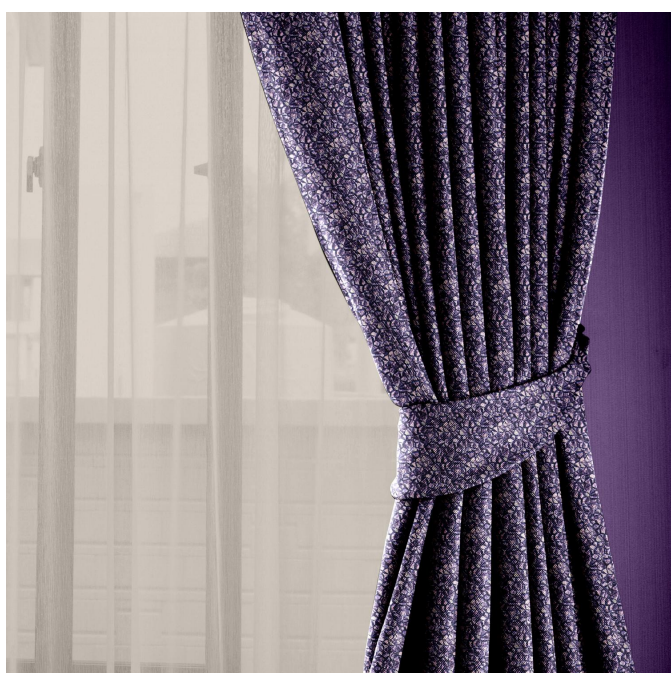

SAPHIR Absinthe 132

Group

Fitting : ↔ 0.0 cm ↓ 0.0 cm "Fitting may vary depending on support selected"

For the choice of the printing medium and its width (width), please contact your sales representative. Contact an advisor

(Headquarters) SOTEXPRO - 510 route de Montchal - 42360 PANISSIÈRES - FRANCE - +33 4 77 27 60 60
(Showroom) Le LAB' SOTEXPRO - 4 rue du Mail - 75002 PARIS - FRANCE