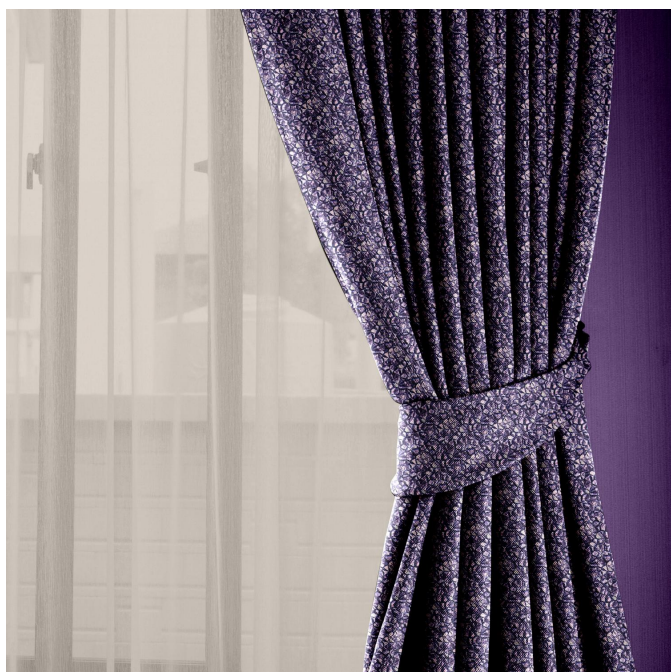

SAPHIR Acier 18

Group

Fitting : ↔ 0.0 cm ↓ 0.0 cm "Fitting may vary depending on support selected"

For the choice of the printing medium and its width (width), please contact your sales representative. Contact an advisor

(Headquarters) SOTEXPRO - 510 route de Montchal - 42360 PANISSIÈRES - FRANCE - +33 4 77 27 60 60
(Showroom) Le LAB' SOTEXPRO - 4 rue du Mail - 75002 PARIS - FRANCE