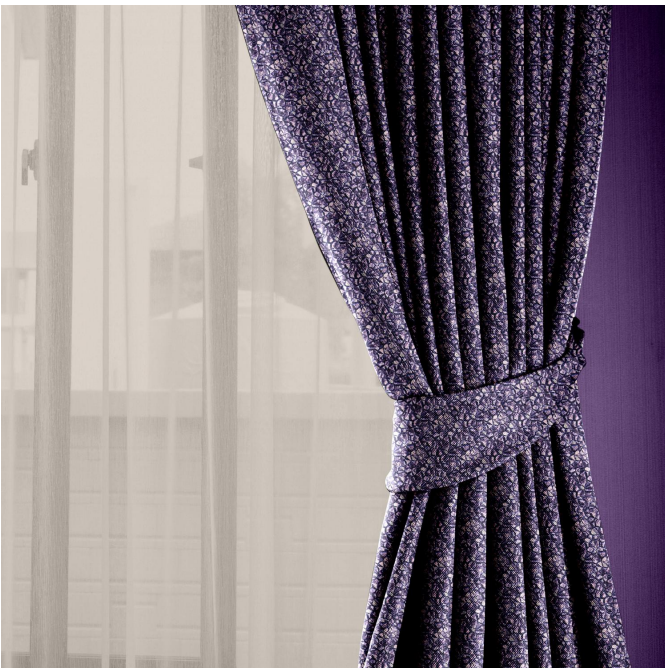

SAPHIR Aubergine 27

Group **C**

Fitting : ↔ 0.0 cm ↓ 0.0 cm "Fitting may vary depending on support selected"

For the choice of the printing medium and its width (width), please contact your sales representative. Contact an advisor

(Headquarters) SOTEXPRO - 510 route de Montchal - 42360 PANISSIÈRES - FRANCE - +33 4 77 27 60 60
(Showroom) Le LAB' SOTEXPRO - 4 rue du Mail - 75002 PARIS - FRANCE