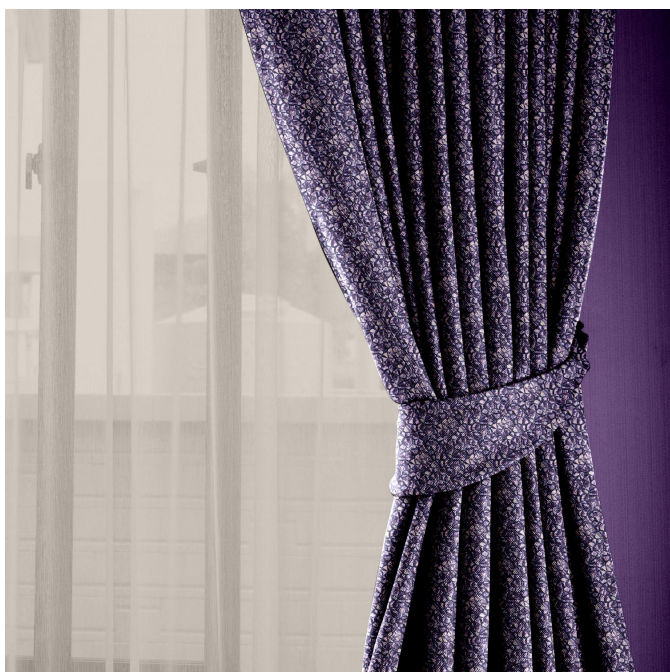

SAPHIR Gentiane 16

Group

Fitting : ↔ 0.0 cm ↓ 0.0 cm "Fitting may vary depending on support selected"

For the choice of the printing medium and its width (width), please contact your sales representative. Contact an advisor

(Headquarters) SOTEXPRO - 510 route de Montchal - 42360 PANISSIÈRES - FRANCE - +33 4 77 27 60 60
(Showroom) Le LAB' SOTEXPRO - 4 rue du Mail - 75002 PARIS - FRANCE