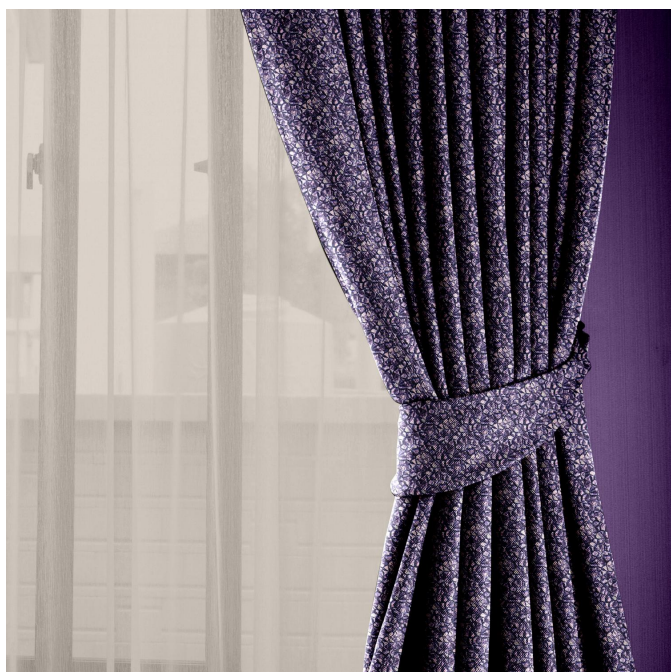

SAPHIR Opéra 104

Group **C**

Fitting : ↔ 0.0 cm ↓ 0.0 cm "Fitting may vary depending on support selected"

For the choice of the printing medium and its width (width), please contact your sales representative. Contact an advisor

(Headquarters) SOTEXPRO - 510 route de Montchal - 42360 PANISSIÈRES - FRANCE - +33 4 77 27 60 60
(Showroom) Le LAB' SOTEXPRO - 4 rue du Mail - 75002 PARIS - FRANCE