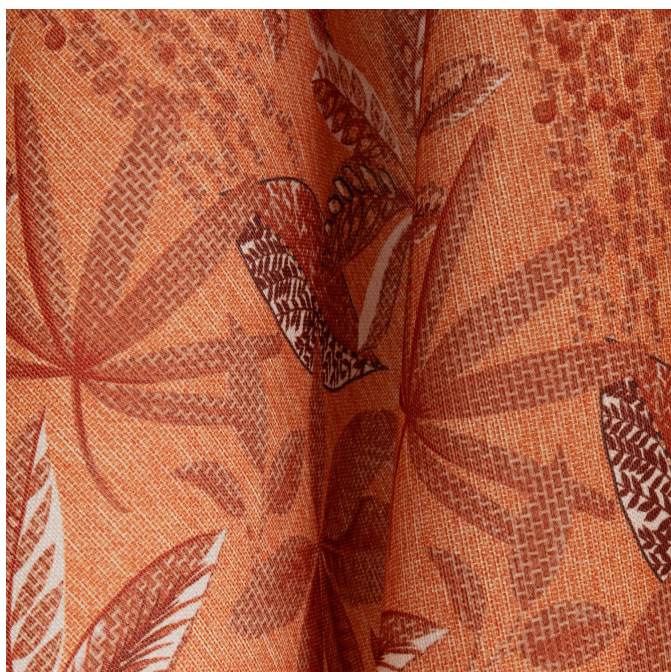

TROPIC Terracotta 65

Group

B

Fitting : → 58.0 cm ↓ 58.0 cm "Fitting may vary depending on support selected"

For the choice of the printing medium and its width (width), please contact your sales representative. Contact an advisor

(Headquarters) SOTEXPRO - 510 route de Montchal - 42360 PANISSIÈRES - FRANCE - +33 4 77 27 60 60
(Showroom) Le LAB' SOTEXPRO - 4 rue du Mail - 75002 PARIS - FRANCE