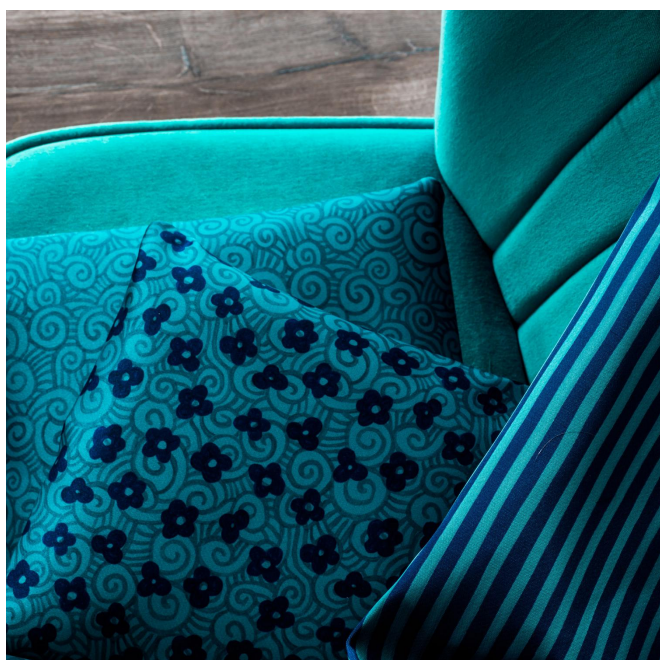

TUMULTE Orage 123

Group

B

Fitting : → 17.0 cm ↓ 15.0 cm "Fitting may vary depending on support selected"

For the choice of the printing medium and its width (width), please contact your sales representative. Contact an advisor

(Headquarters) SOTEXPRO - 510 route de Montchal - 42360 PANISSIÈRES - FRANCE - +33 4 77 27 60 60
(Showroom) Le LAB' SOTEXPRO - 4 rue du Mail - 75002 PARIS - FRANCE