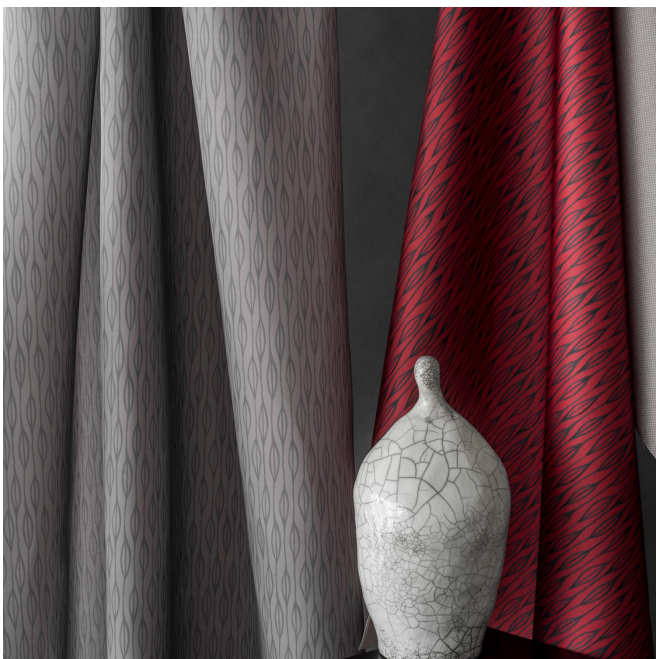

YENDI Anis 62

Group

B

Fitting : ↔ 24.0 cm ↓ 20.0 cm "Fitting may vary depending on support selected"

For the choice of the printing medium and its width (width), please contact your sales representative. Contact an advisor

(Headquarters) SOTEXPRO - 510 route de Montchal - 42360 PANISSIÈRES - FRANCE - +33 4 77 27 60 60
(Showroom) Le LAB' SOTEXPRO - 4 rue du Mail - 75002 PARIS - FRANCE