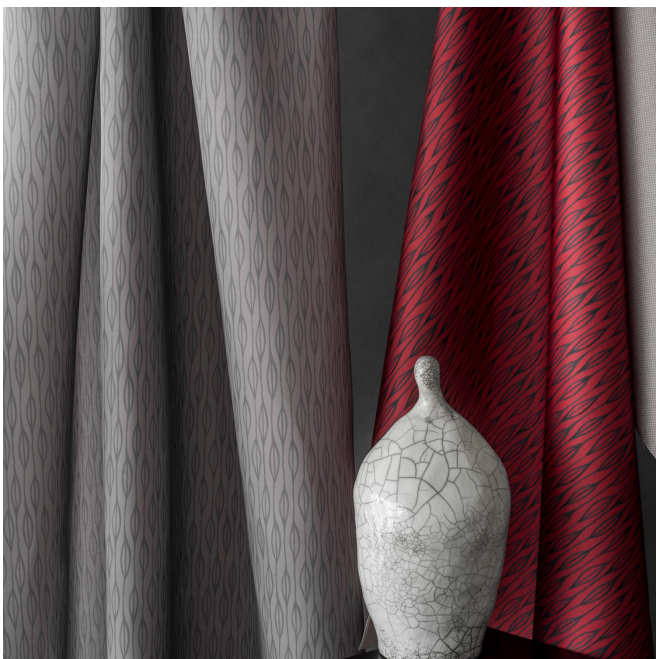

YENDI Sanguine 05

Group

Fitting : → 24.0 cm ↓ 20.0 cm "Fitting may vary depending on support selected"

For the choice of the printing medium and its width (width), please contact your sales representative. Contact an advisor

(Headquarters) SOTEXPRO - 510 route de Montchal - 42360 PANISSIÈRES - FRANCE - +33 4 77 27 60 60
(Showroom) Le LAB' SOTEXPRO - 4 rue du Mail - 75002 PARIS - FRANCE