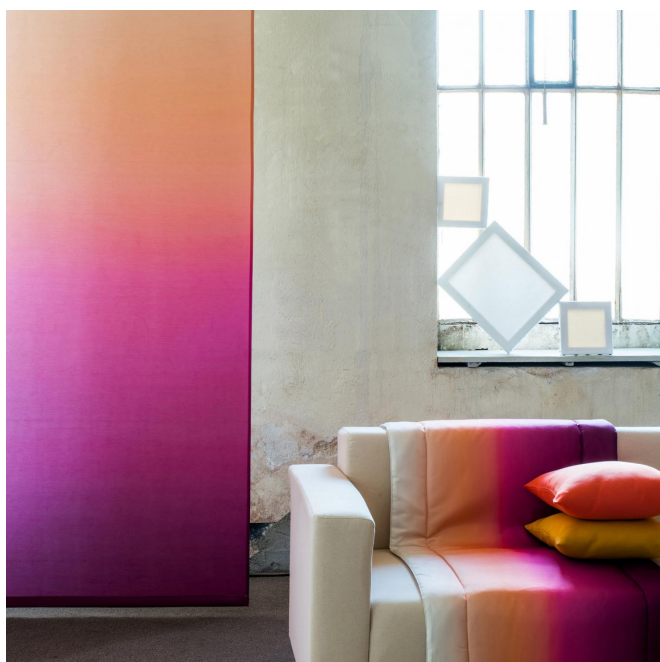

ZADIG Anis 62

Group

B

Fitting : → 117.0 cm ↓ 33.0 cm "Fitting may vary depending on support selected"

For the choice of the printing medium and its width (width), please contact your sales representative. Contact an advisor

sotepro

(Headquarters) SOTEXPRO - 510 route de Montchal - 42360 PANISSIÈRES - FRANCE - +33 4 77 27 60 60
(Showroom) Le LAB' SOTEXPRO - 4 rue du Mail - 75002 PARIS - FRANCE