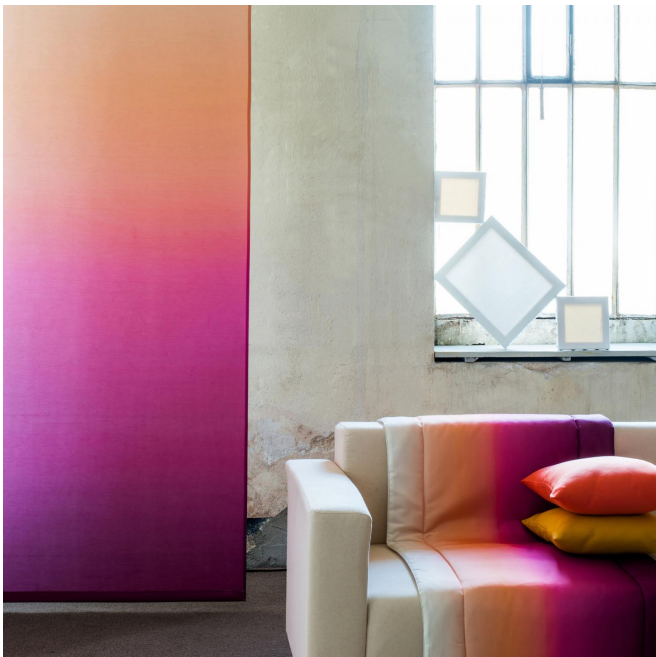

ZADIG Bleu 41

Group **B**

Fitting : → 117.0 cm ↓ 33.0 cm "Fitting may vary depending on support selected"

For the choice of the printing medium and its width (width), please contact your sales representative. Contact an advisor

sotexpro

(Headquarters) SOTEXPRO - 510 route de Montchal - 42360 PANISSIÈRES - FRANCE - +33 4 77 27 60 60
(Showroom) Le LAB' SOTEXPRO - 4 rue du Mail - 75002 PARIS - FRANCE