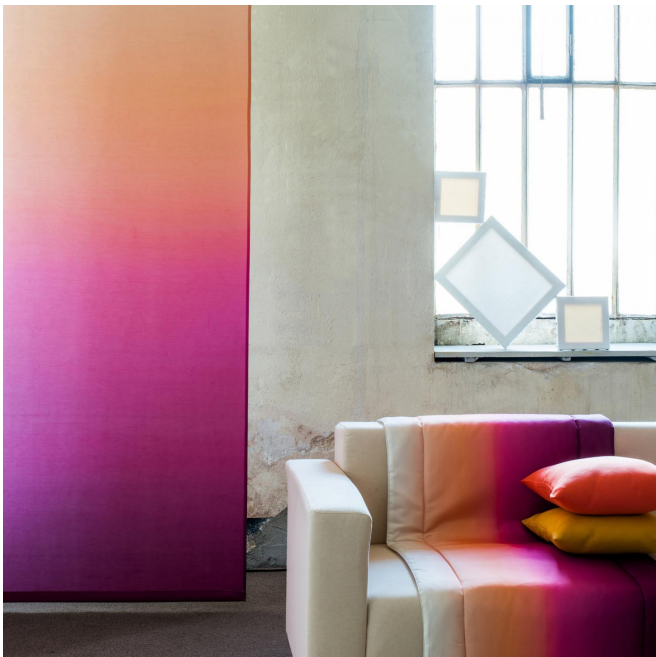

ZADIG Cactus 36

Group **B**

Fitting : → 117.0 cm ↓ 33.0 cm "Fitting may vary depending on support selected"

For the choice of the printing medium and its width (width), please contact your sales representative. Contact an advisor

sotepro

(Headquarters) SOTEXPRO - 510 route de Montchal - 42360 PANISSIÈRES - FRANCE - +33 4 77 27 60 60
(Showroom) Le LAB' SOTEXPRO - 4 rue du Mail - 75002 PARIS - FRANCE