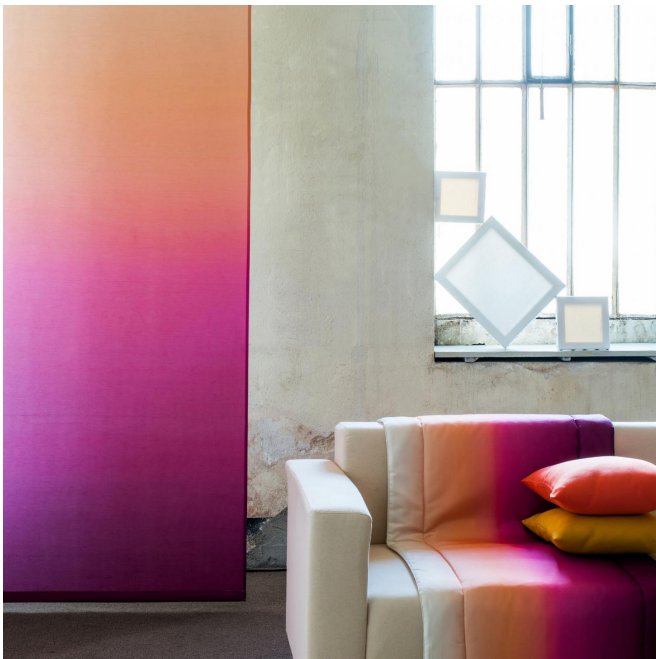

ZADIG Pivoine 57

Group **B**

Fitting : → 117.0 cm ↓ 33.0 cm "Fitting may vary depending on support selected"

For the choice of the printing medium and its width (width), please contact your sales representative. Contact an advisor

sotepro

(Headquarters) SOTEXPRO - 510 route de Montchal - 42360 PANISSIÈRES - FRANCE - +33 4 77 27 60 60
(Showroom) Le LAB' SOTEXPRO - 4 rue du Mail - 75002 PARIS - FRANCE