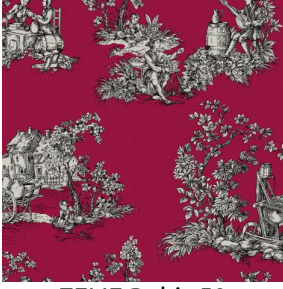

ZELIE

ZELIE Rubis 59