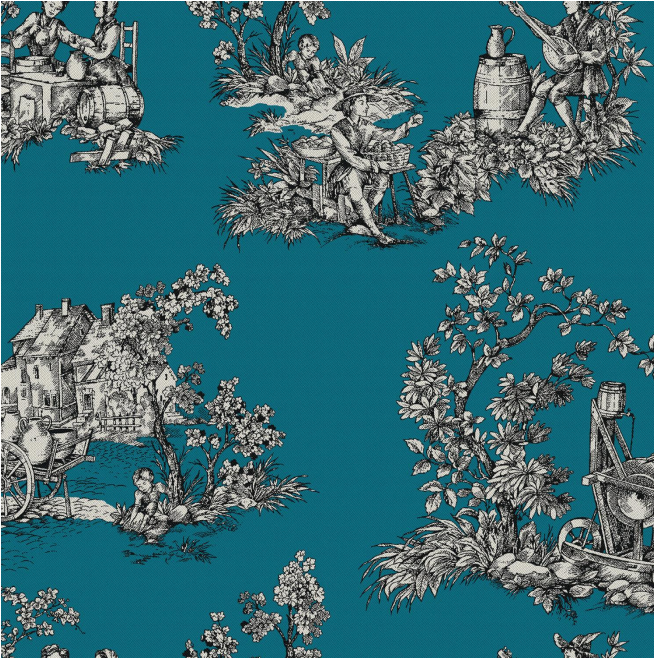

ZELIE Céladon 135

Group

B

Fitting : ↔ 130.0 cm ↓ 46.0 cm "Fitting may vary depending on support selected"

For the choice of the printing medium and its width (width), please contact your sales representative. Contact an advisor

(Headquarters) SOTEXPRO - 510 route de Montchal - 42360 PANISSIÈRES - FRANCE - +33 4 77 27 60 60
(Showroom) Le LAB' SOTEXPRO - 4 rue du Mail - 75002 PARIS - FRANCE