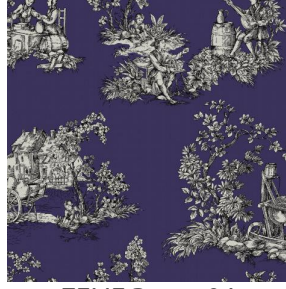

ZELIE Prune 84