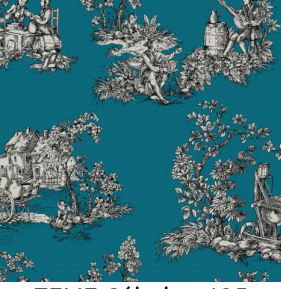

ZELIE

ZELIE Céladon 135