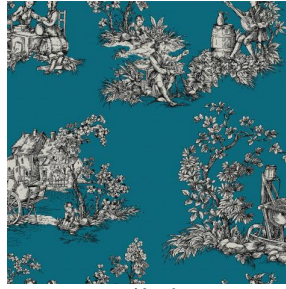

ZELIE Céladon 135