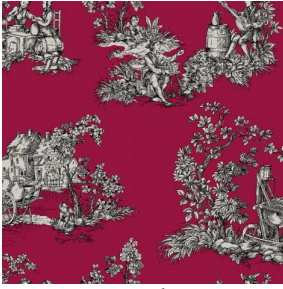

ZELIE

ZELIE Rubis 59