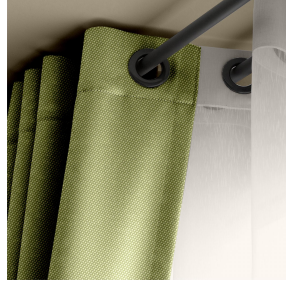

3141 bpi 00
Printing support

GONIDIE Céladon 135
Print pattern

Printing support 3141 bpi 00 Print pattern GONIDIE Céladon 135

Sheer fabric support for digital printing.

Technical properties

Flame retardant Transparent

Applications Roman blinds - Panel curtains - Curtains

Composition polyester/polyester FR

Weight 50 g/m²

Width 290 cm

Fabric direction Room High Direction

Fitting ↔ 0.0 cm ↓ 0.0 cm

Maintenance advice     

Label France Terre Textile / OEKO-TEX STANDARD 100