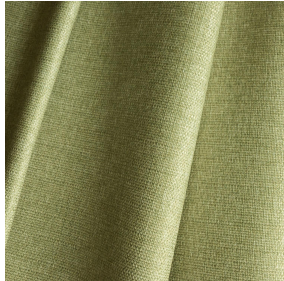

3141 bpi 00
Printing support

MUNA Tilleul 103
Print pattern

Printing support 3141 bpi 00 Print pattern MUNA Tilleul 103

Sheer fabric support for digital printing.

Technical properties

Flame retardant Transparent

Applications Roman blinds - Panel curtains - Curtains

Composition polyester/polyester FR

Weight 50 g/m²

Width 290 cm

Fabric direction Room High Direction

Fitting ↔ cm ↓ cm

Maintenance advice     

Label France Terre Textile / OEKO-TEX STANDARD 100