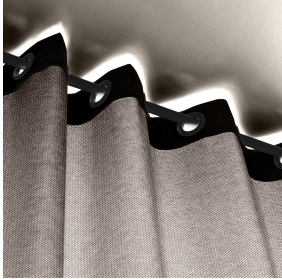

ASTRAL BPI 00
Printing support

METIS Abricot 08
Print pattern

Printing support **ASTRAL BPI 00** Print pattern **METIS Abricot 08**

Blackout Print Support

Technical properties

Flame retardant

Thermal

Applications Roman blinds - Panel curtains - Curtains

Composition 100% polyester with white flocked acrylic backing

Weight 280 g/m²

Width 280 cm

Fabric direction Room high or standard direction

Fitting ↔ 0.0 cm ↓ 0.0 cm

Maintenance advice

Label

Minimum order 25 linear(s) meter(s)