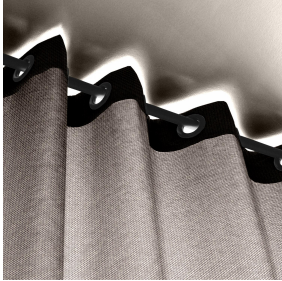

ASTRAL BPI 00
Printing support

METIS Rose 129
Print pattern

Printing support **ASTRAL BPI 00** Print pattern **METIS Rose 129**

Blackout Print Support

Technical properties

Flame retardant

Thermal

Applications Roman blinds - Panel curtains - Curtains

Composition 100% polyester with white flocked acrylic backing

Weight 280 g/m²

Width 280 cm

Fabric direction Room high or standard direction

Fitting ↔ 0.0 cm ↓ 0.0 cm

Maintenance advice     

Label

Minimum order 25 linear(s) meter(s)