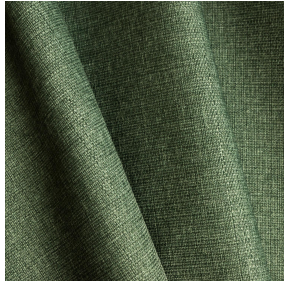

BIOSAT BPI 00
Printing support

MUNA Lierre 124
Print pattern

Visual not taking into account the printing medium, the final rendering may vary according to the chosen medium.

Printing support **BIOSAT BPI 00** Print pattern **MUNA Lierre 124**