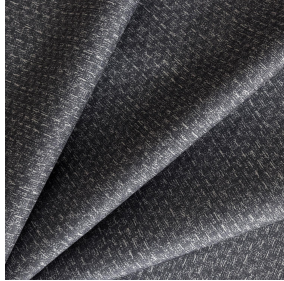

BIOSAT BPI 00
Printing support

RUSTIC Taupe 95
Print pattern

Visual not taking into account the printing medium, the final rendering may vary according to the chosen medium.

Printing support BIOSAT BPI 00 Print pattern RUSTIC Taupe 95

Combine aesthetics and well-being with high-tech fibres for antibacterial and antiviral action : kills 99% of bacteria (tested on staphylococcus aureus et klebsiella pneumoniae). BIOSAT was tested on 2 virus strains: the enveloped human coronavirus HCoV-229 (similar to Covid-19) and the non-enveloped Murine Norovirus (similar to the gastroenteritis virus). For the former, BIOSAT kills nearly 98% of the virus in less than 2 hours and for the latter, 73% in less than 2 hours. This fabric is proposed as a print medium.