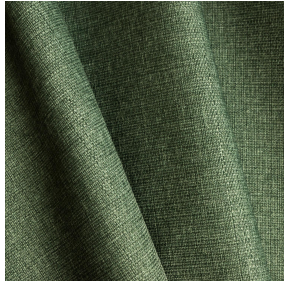

BIOSAT BPI 00
Printing support

MUNA Lierre 124
Print pattern

Visual not taking into account the printing medium, the final rendering may vary according to the chosen medium.

Printing support BIOSAT BPI 00 Print pattern MUNA Lierre 124