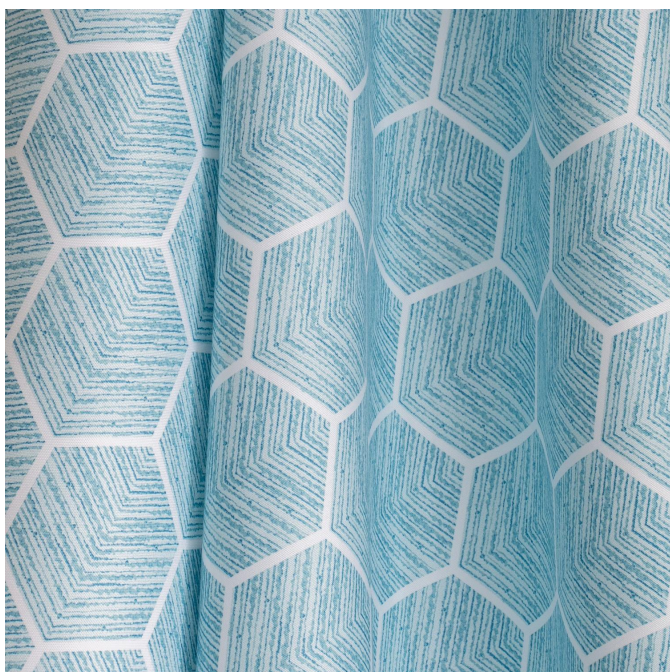

BONNIE Azur 137

Group **A**

Fitting : → 39.0 cm ↓ 37.0 cm "Fitting may vary depending on support selected"

For the choice of the printing medium and its width (width), please contact your sales representative. Contact an advisor

(Headquarters) SOTEXPRO - 510 route de Montchal - 42360 PANISSIÈRES - FRANCE - +33 4 77 27 60 60
(Showroom) Le LAB' SOTEXPRO - 4 rue du Mail - 75002 PARIS - FRANCE