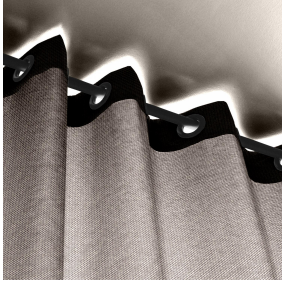

**BOREAL BPI 00**  
Printing support

**METIS Cobalt 114**  
Print pattern

## Technical properties

Flame retardant

Thermal

Acoustic

**Applications** Roman blinds - Valences - Lining - Bed runners - Curtains

**Composition** 100% FR polyester

**Weight** 260 g/m<sup>2</sup>

**Width** 280 cm