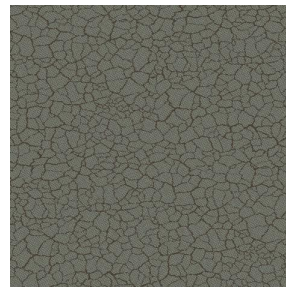

TERRA Gris 97