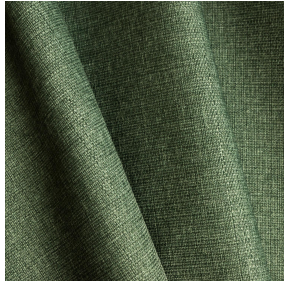

ETAMINE BPI 00
Printing support

MUNA Lierre 124
Print pattern

Printing support **ETAMINE BPI 00** Print pattern **MUNA Lierre 124**

High-quality, light and airy sheer curtains.

Technical properties

Flame retardant Transparent

Applications Roman blinds - Panel curtains - Curtains

Composition 100% FR polyester

Weight 95 g/m²

Width 290 cm

Fabric direction Room High Direction

Fitting ↔ cm ↓ cm

Maintenance advice

Label France Terre Textile / OEKO-TEX STANDARD 100