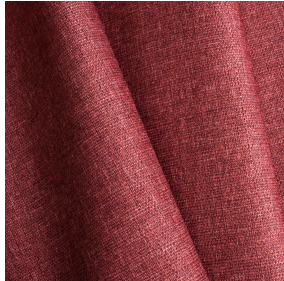

ETAMINE BPI 00
Printing support

MUNA Rouge 21
Print pattern

Printing support **ETAMINE BPI 00** Print pattern **MUNA Rouge 21**

High-quality, light and airy sheer curtains.

Technical properties

Flame retardant Transparent

Applications Roman blinds - Panel curtains - Curtains

Composition 100% FR polyester

Weight 95 g/m²

Width 290 cm

Fabric direction Room High Direction

Fitting ↔ cm ↓ cm

Maintenance advice

Label France Terre Textile / OEKO-TEX STANDARD 100