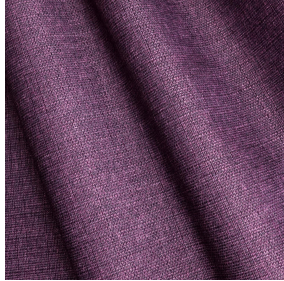

ETAMINE BPI 00
Printing support

MUNA Saphir 106
Print pattern

Printing support **ETAMINE BPI 00** Print pattern **MUNA Saphir 106**

High-quality, light and airy sheer curtains.

Technical properties

Flame retardant Transparent

Applications Roman blinds - Panel curtains - Curtains

Composition 100% FR polyester

Weight 95 g/m²

Width 290 cm

Fabric direction Room High Direction

Fitting ↔ cm ↓ cm

Maintenance advice

Label France Terre Textile / OEKO-TEX STANDARD 100